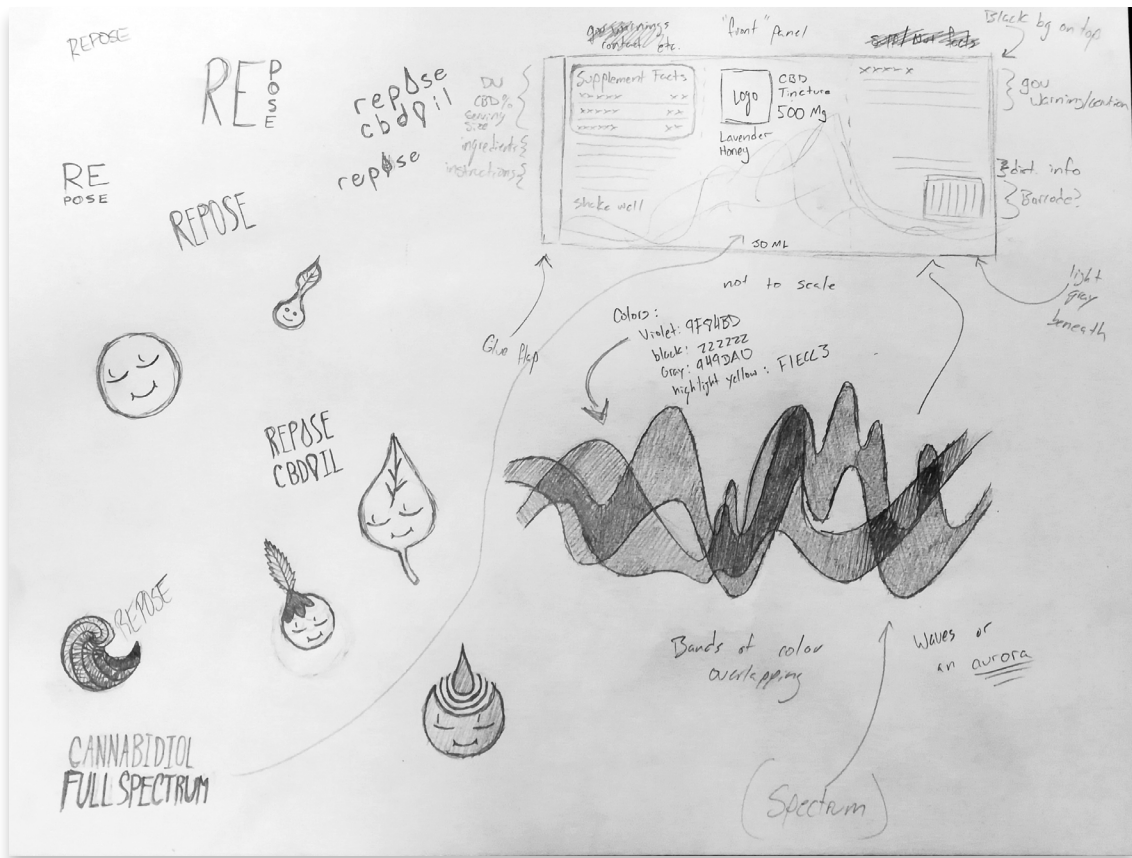

PACKAGE DESIGN - CONTINUOUS LABEL

DAN BENNETT

INITIAL SKETCHES