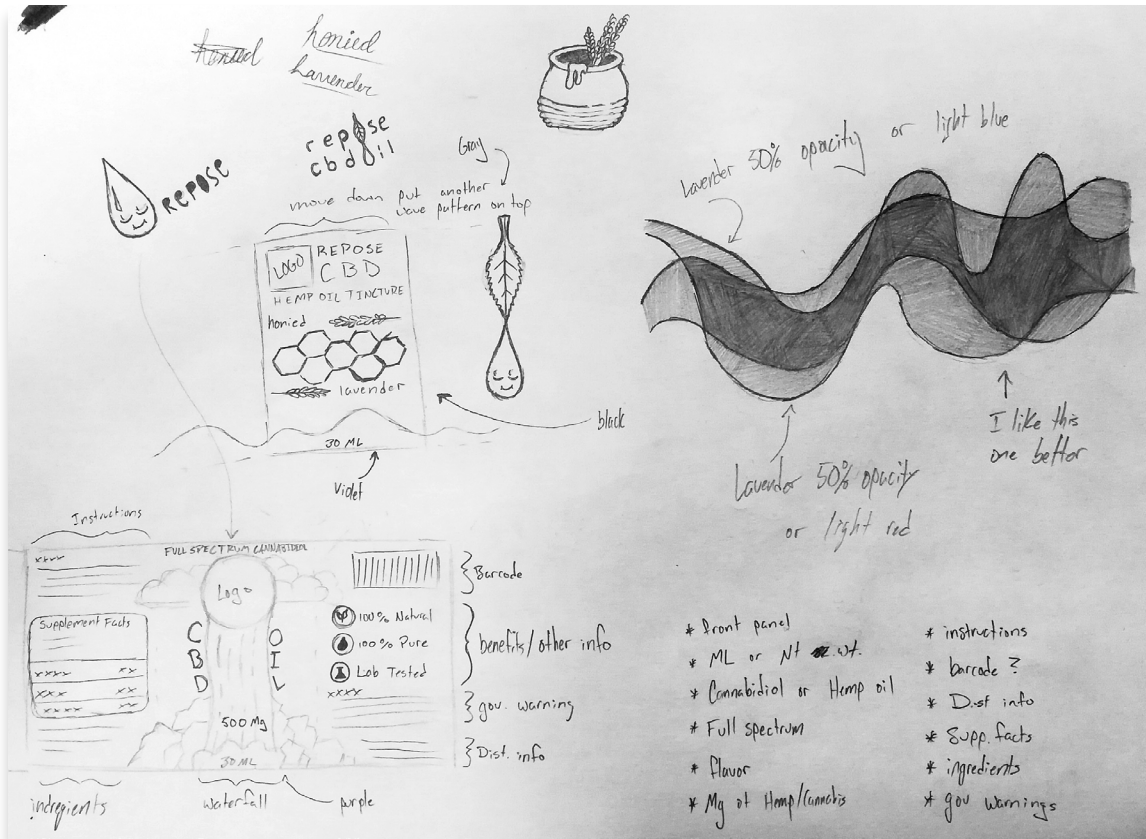

PACKAGE DESIGN - CONTINUOUS LABEL

DAN BENNETT

INITIAL SKETCHES