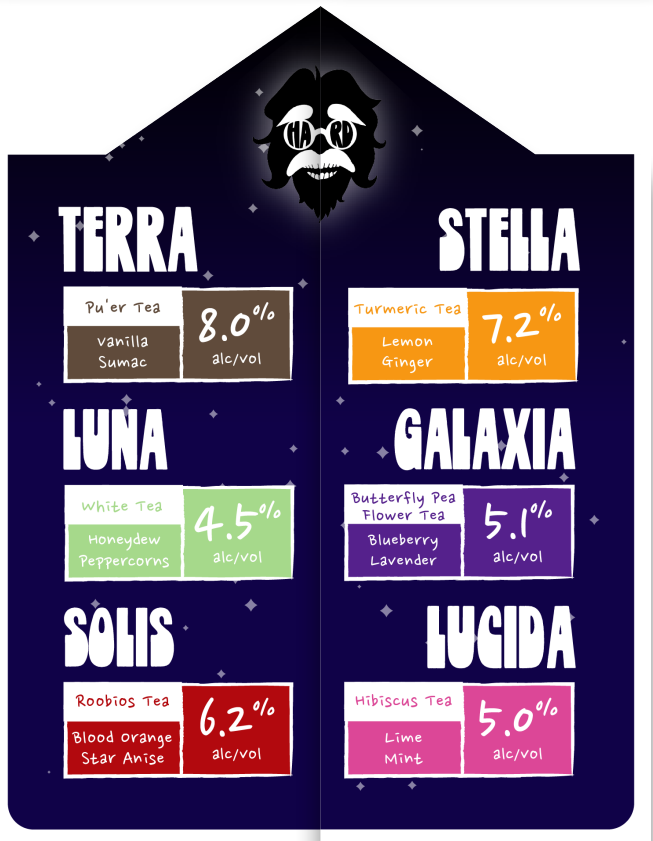

DAN BENNETT

DIGITAL LAYOUT

PACKAGE DESIGN - MULTI-UNIT CARRIER

DAN BENNETT

FRONT AND BOTTOM

PACKAGE DESIGN - MULTI-UNIT CARRIER

DAN BENNETT

SIDES AND HANDLE