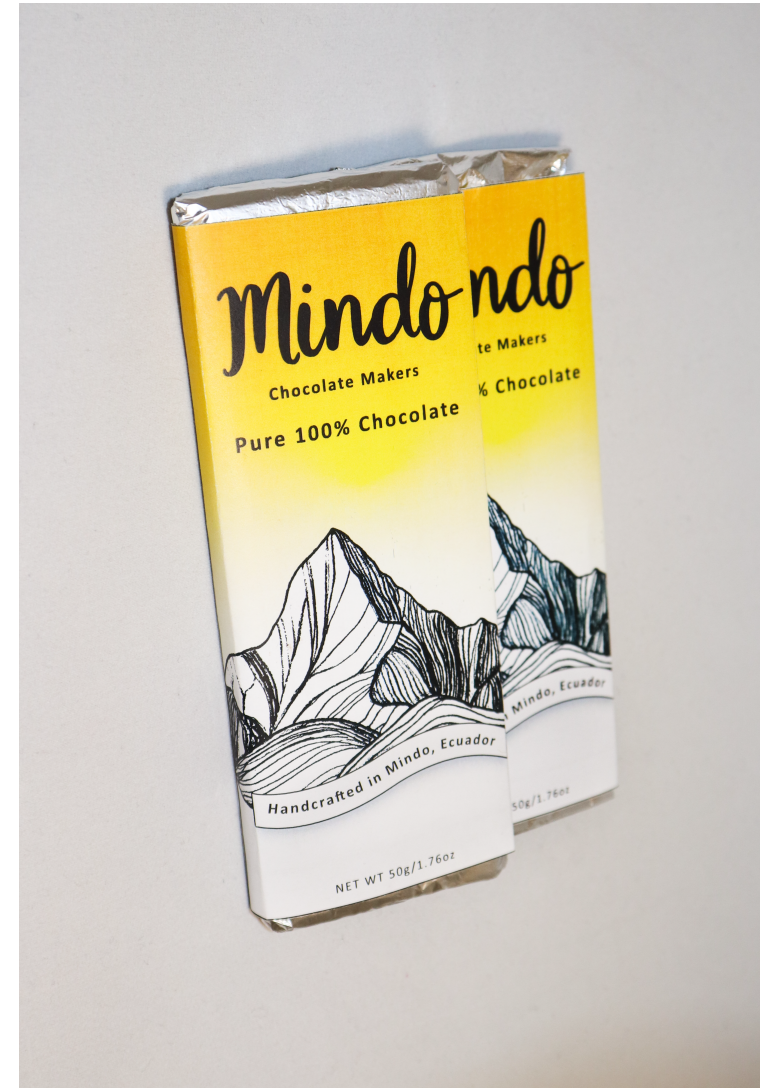

Mindo

Chocolate Makers

Alyssa Matheus

Final Design

- Eye grabbing colors
- Readable text
- Mountains represent Ecuador and the cocoa beans
- Includes standard nutrition label
- Utilizes negative space with the mountain, creating a unique and interesting design
- Back is balanced with text, unlike previous design

Prototype

Brand Guidelines

Colors:

#231F20

#F8991D

#FFFFFF

#FFE600

Typography:

Garden Grown US B

Calibri (6) - Bold

Helvetica

Previous Design

- Plain design
- Does not grab consumers' attention
- Cocoa beans look like raisins
- Text is hard to read
- Font color makes it more difficult