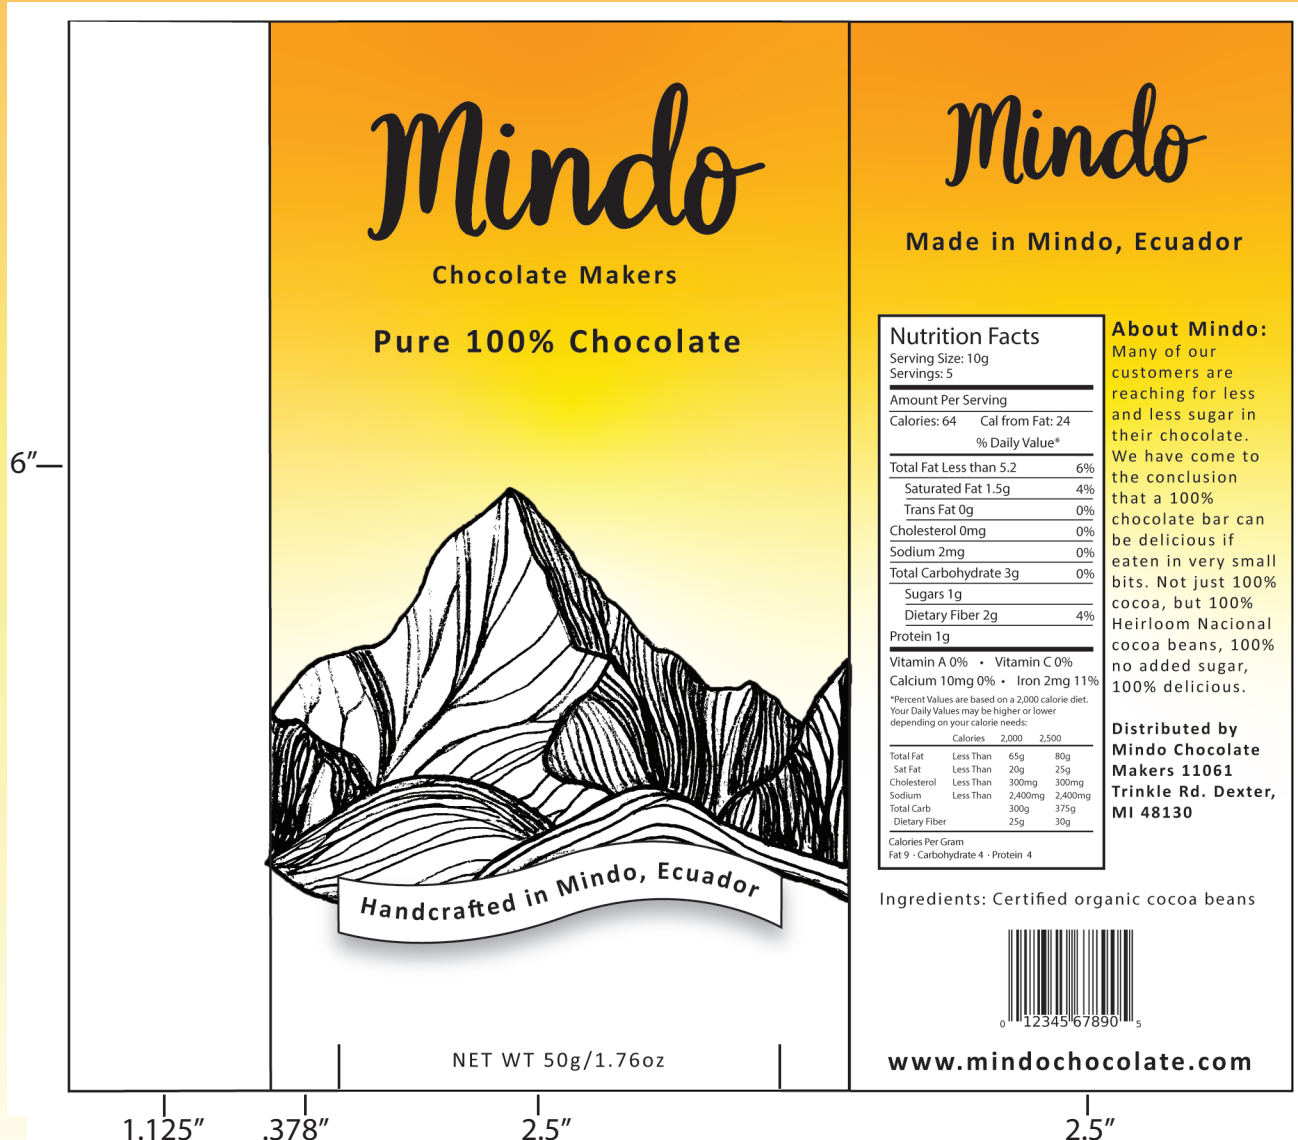

Mindo

Chocolate Makers

Alyssa Matheus

Final Design

- Eye grabbing colors
- Readable text
- Mountains represent Ecuador and the cocoa beans
- Includes standard nutrition label
- Utilizes negative space with the mountain, creating a unique and interesting design
- Back is balanced with text, unlike previous design

Prototype

Brand Guidelines

Colors:

#231F20

#F8991D

#FFFFFF

#FFE600

Typography: